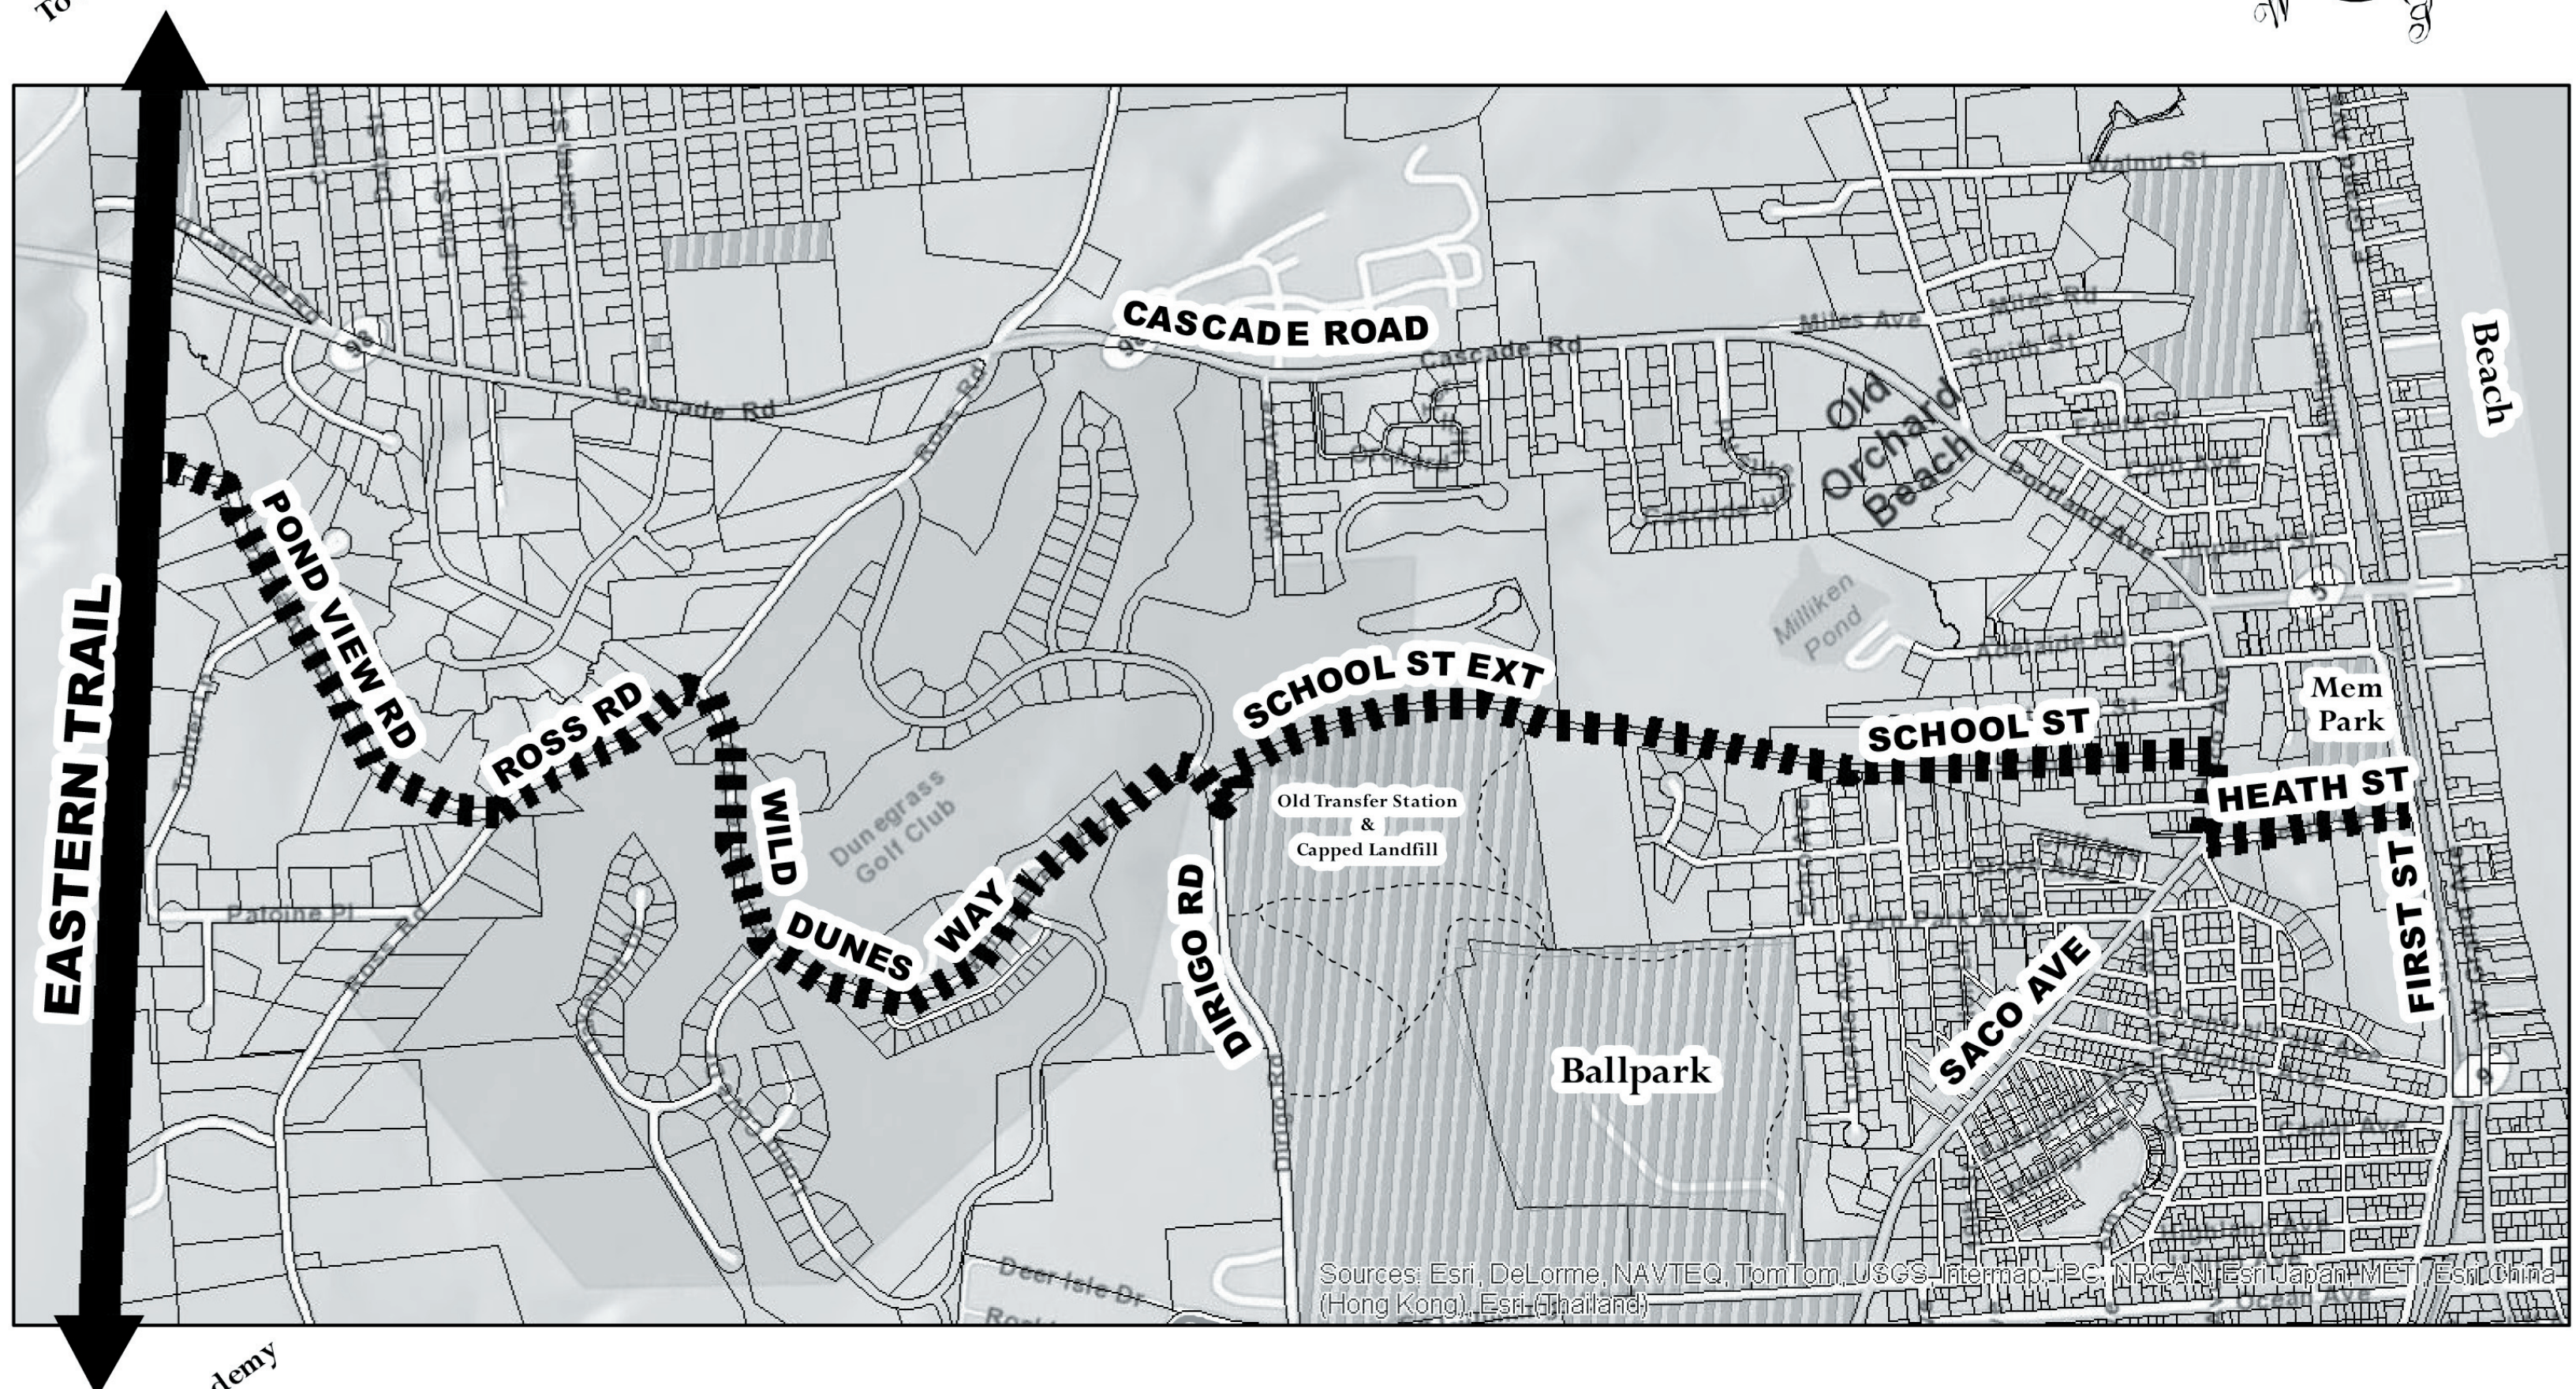

# Proposed Route of OOB Eastern Trail Connector

Sources: Esri, DeLorme, NAVTEQ, TomTom, USGS, Intermap, iPC, NRCAN, Esri Japan, METI, Esri China (Hong Kong), Esri (Thailand)

## Legend

-  Eastern Trail
-  Proposed OOB Connector to Eastern Trail
-  Town Owned Parcels
-  Property Lines

To Scarborough Marsh  
To Thornton Academy  
Saco